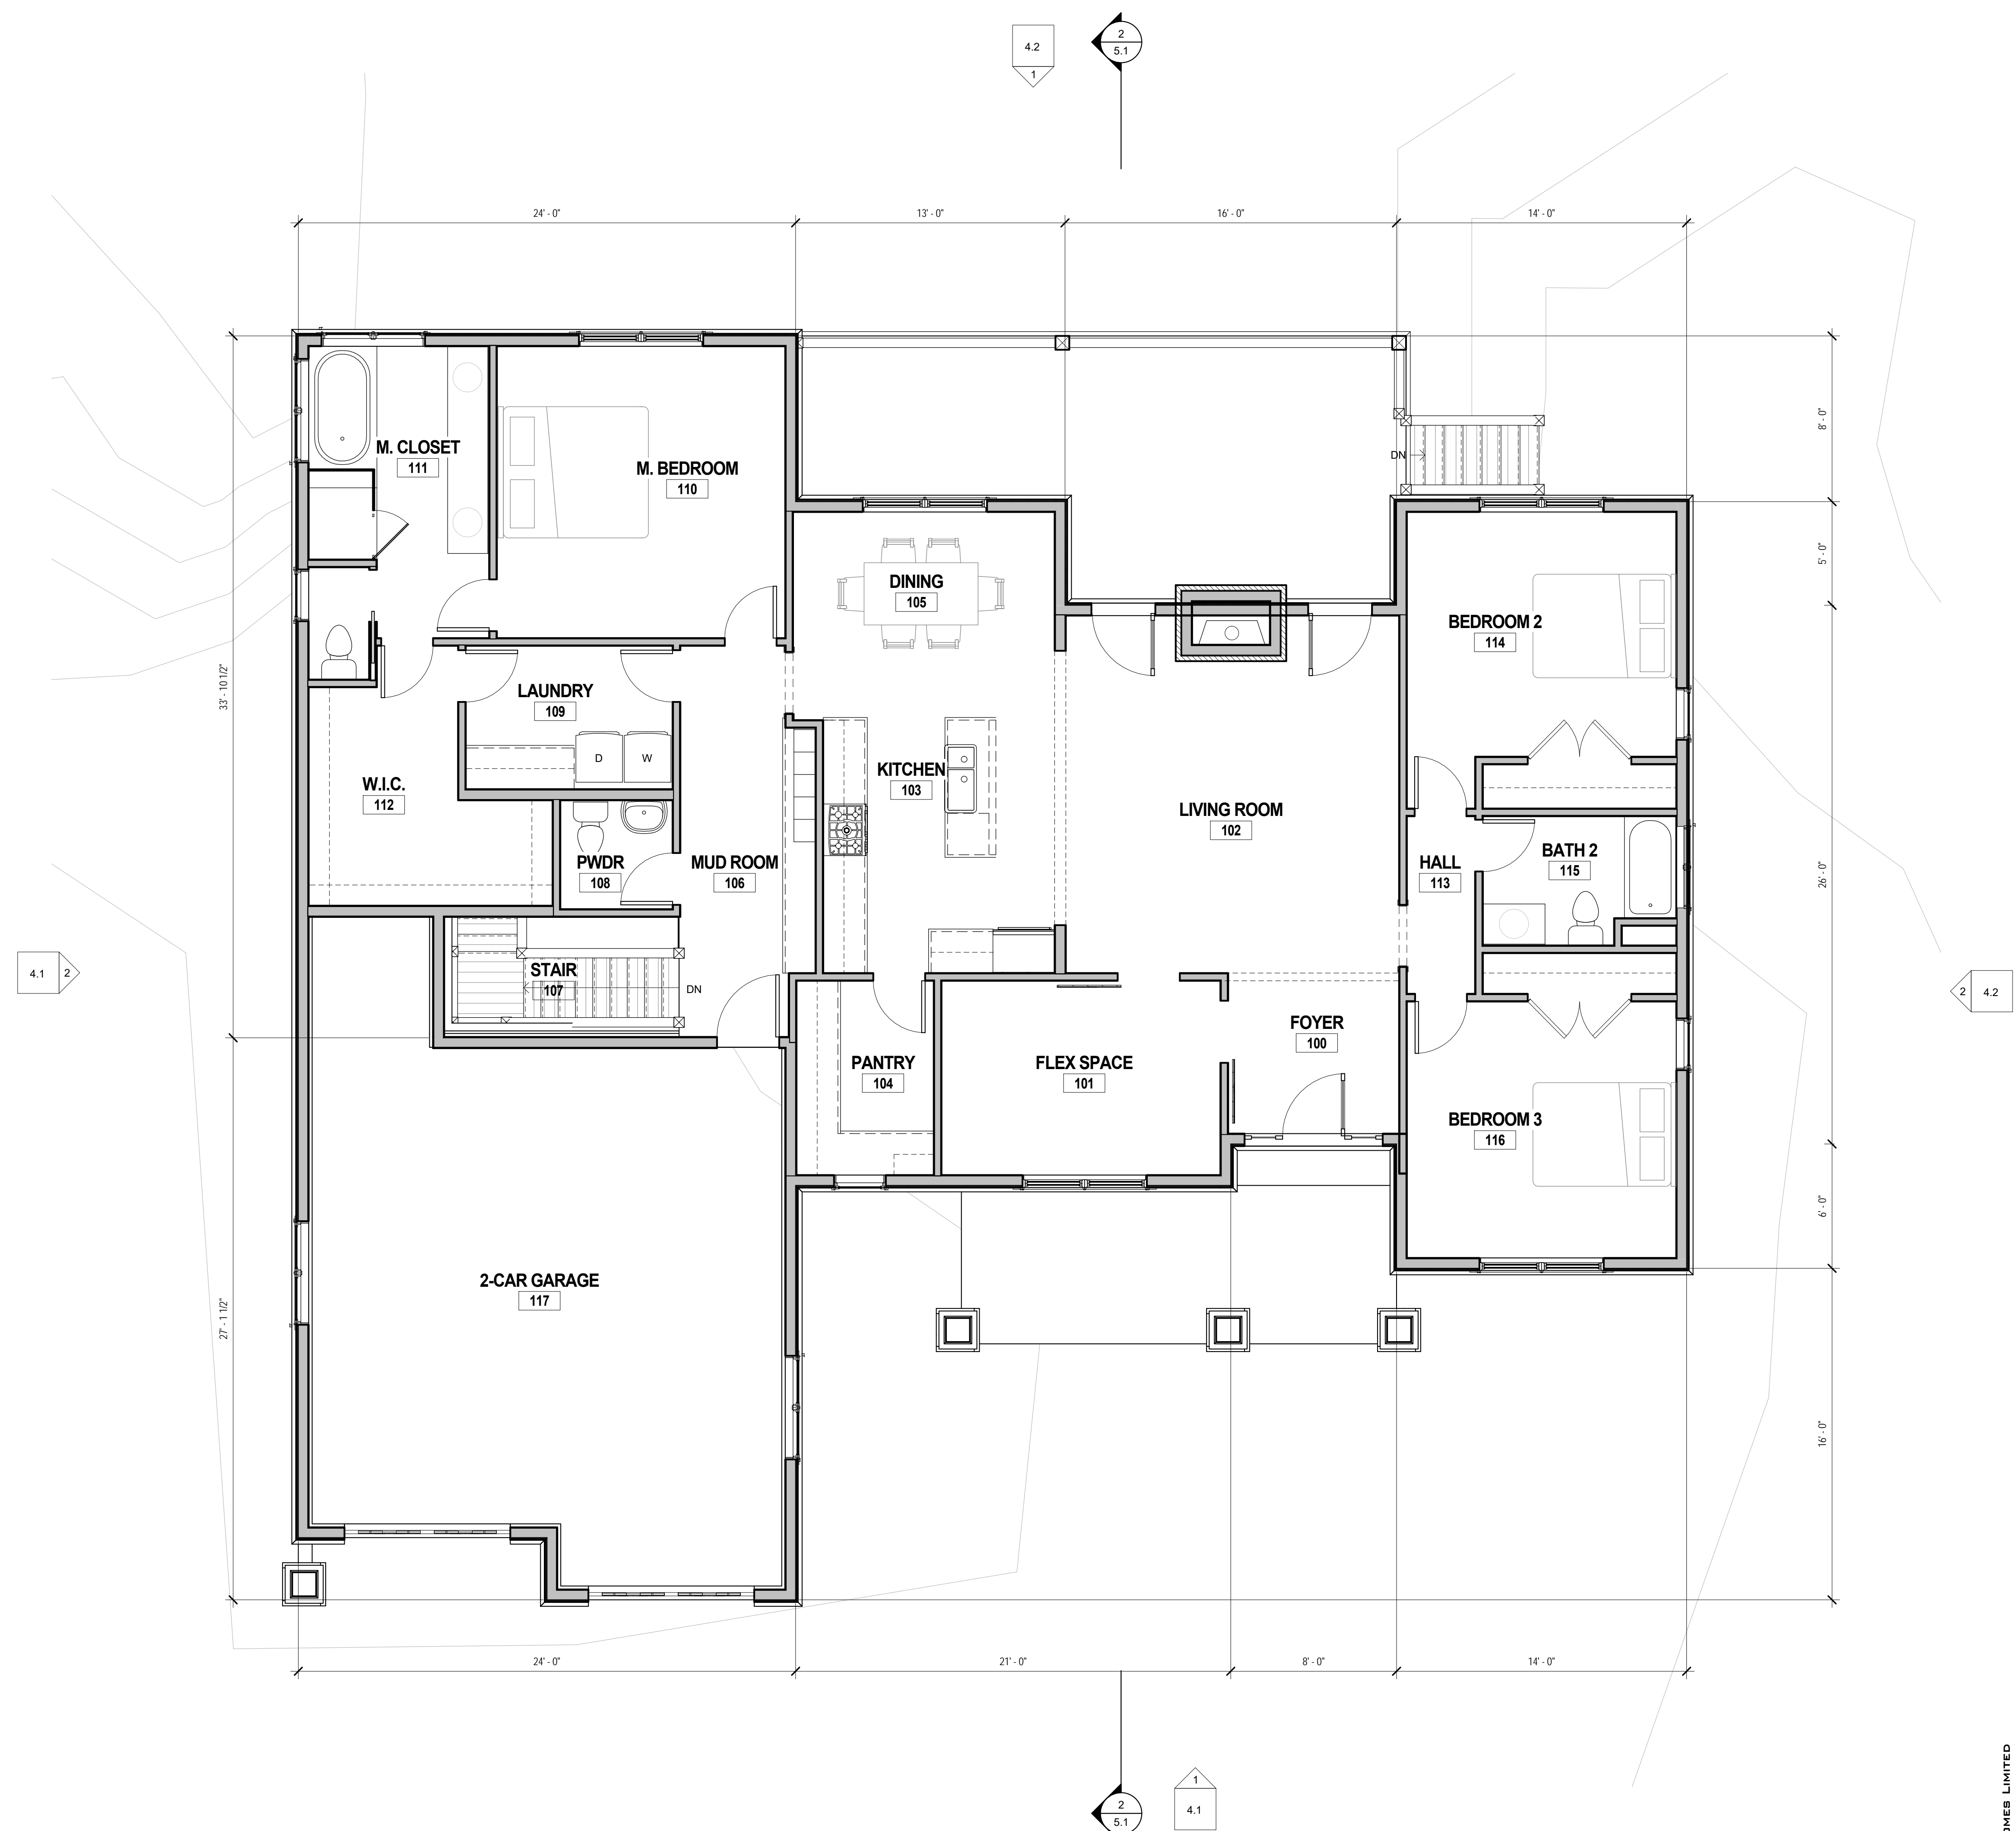

1 FLOOR PLAN 0 - FOUNDATION
SCALE: 1/4" = 1'-0"

1 FLOOR PLAN 1 - FIRST FLOOR
SCALE: 1/4" = 1'-0"

PLATTE RANCH - 2177 -
2-CAR
T.B.D.

3.2 FLOOR PLANS